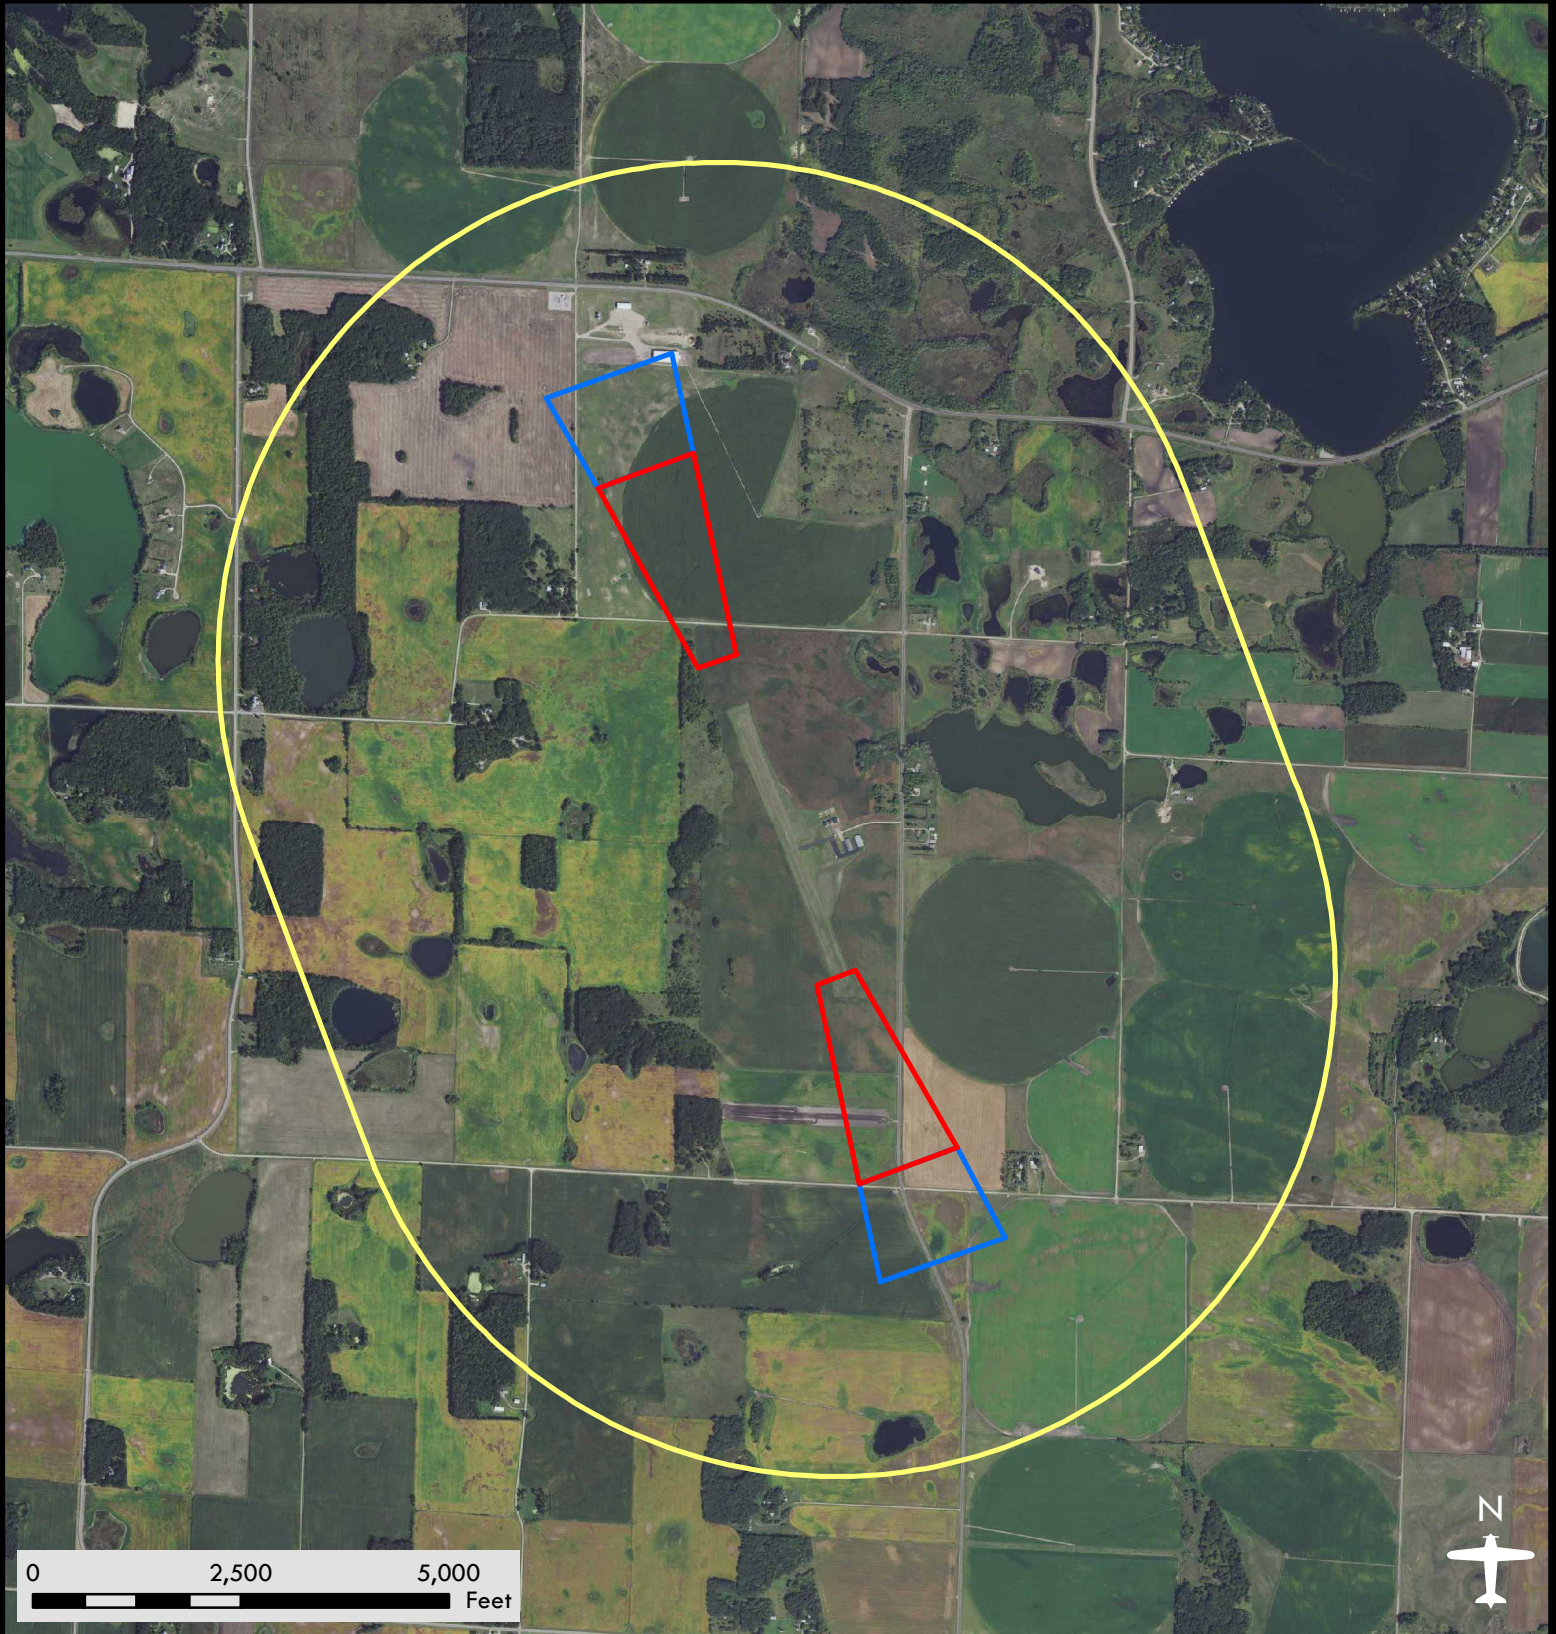

# Pelican Rapids Municipal Airport - Lyon's Field

Airport Safety Zones

Date: 08/08/2018

## Legend

-  Zone A
-  Zone B
-  Zone C

**DISCLAIMER:** This is not an official zoning map. To view the official map and ordinance for this airport, please visit the Airport Zoning Information Warehouse at <https://www.dot.state.mn.us/aero/planning/zoning-warehouse.html>. The State of Minnesota makes no representations or warranties expressed or implied, with respect to the reuse of the data provided herewith regardless of its format or the means of its transmission. There is no guarantee or representation to the user as to the accuracy, currency, suitability, or reliability of this data for any purpose. The user accepts the data "as is." The State of Minnesota assumes no responsibility for loss or damage incurred as a result of any user's reliance on this data. All maps and other material provided herein are protected by copyright. Permission is granted to copy and use the materials herein.